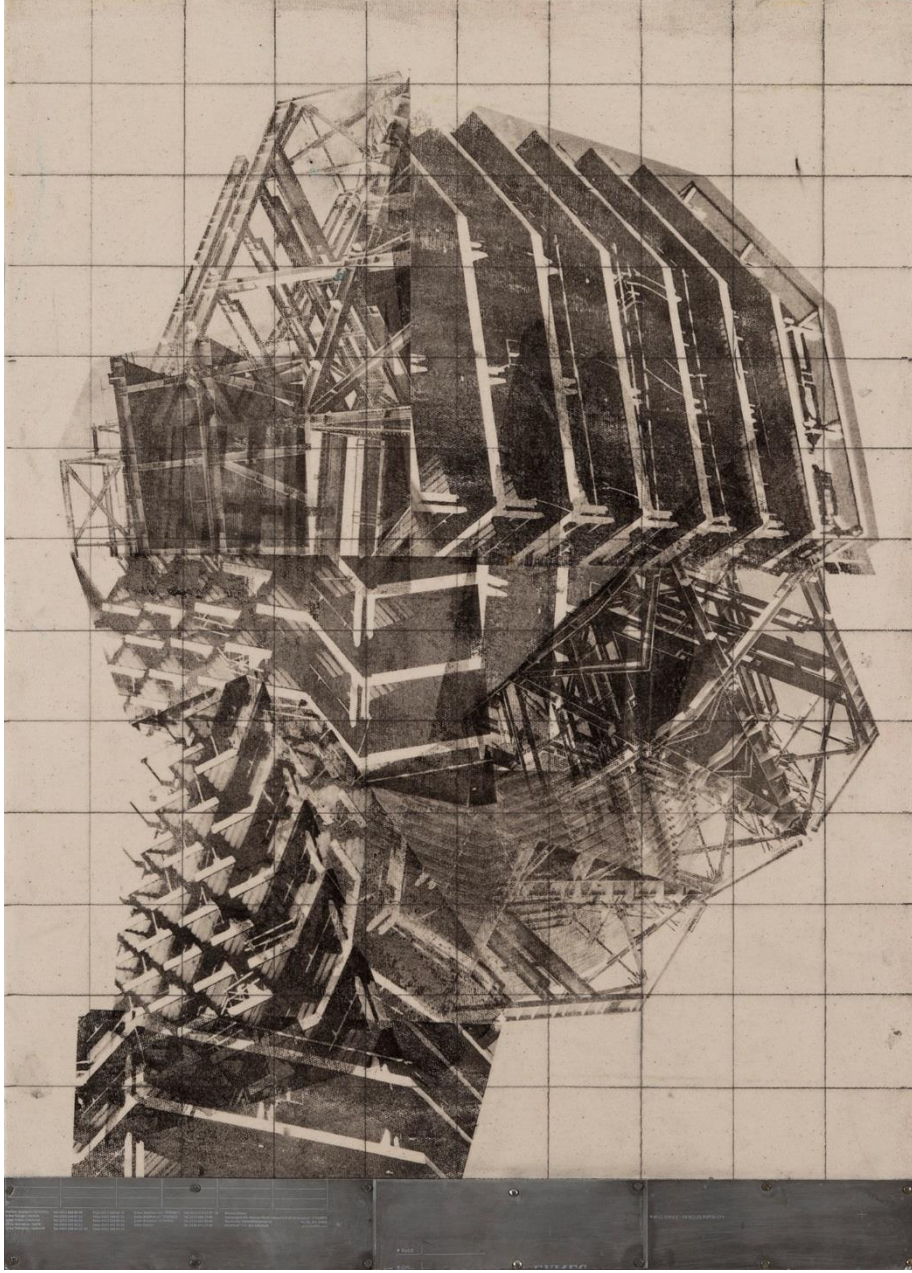

BOZLU ART PROJECT

Meliha Sözeri

A.D.A.(M), 2019

Paslanmaz çelik / Stainless steel

28 x 33 x 16 cm

BOZLU ART PROJECT

Semih Zeki

Çehre / Face, 2020